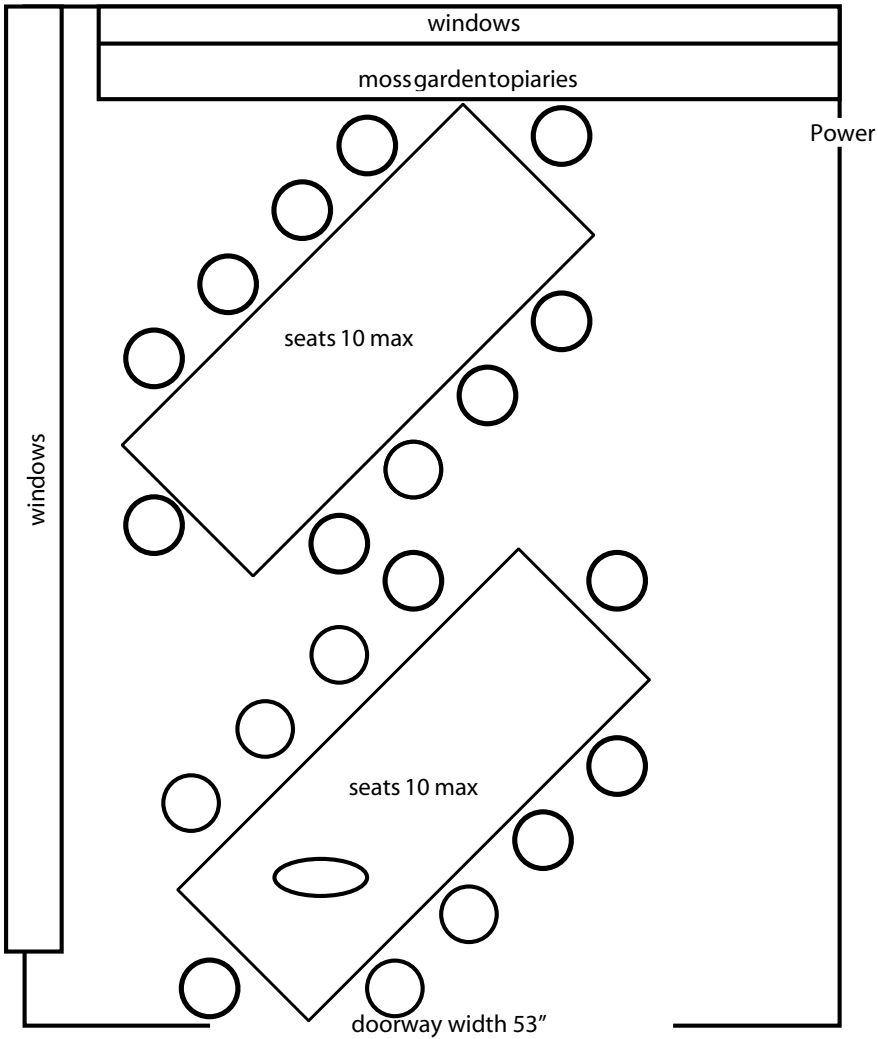

# VelvetRoom

power at all four corners

to Elixir  
doorway is 70" wide

Garden Room