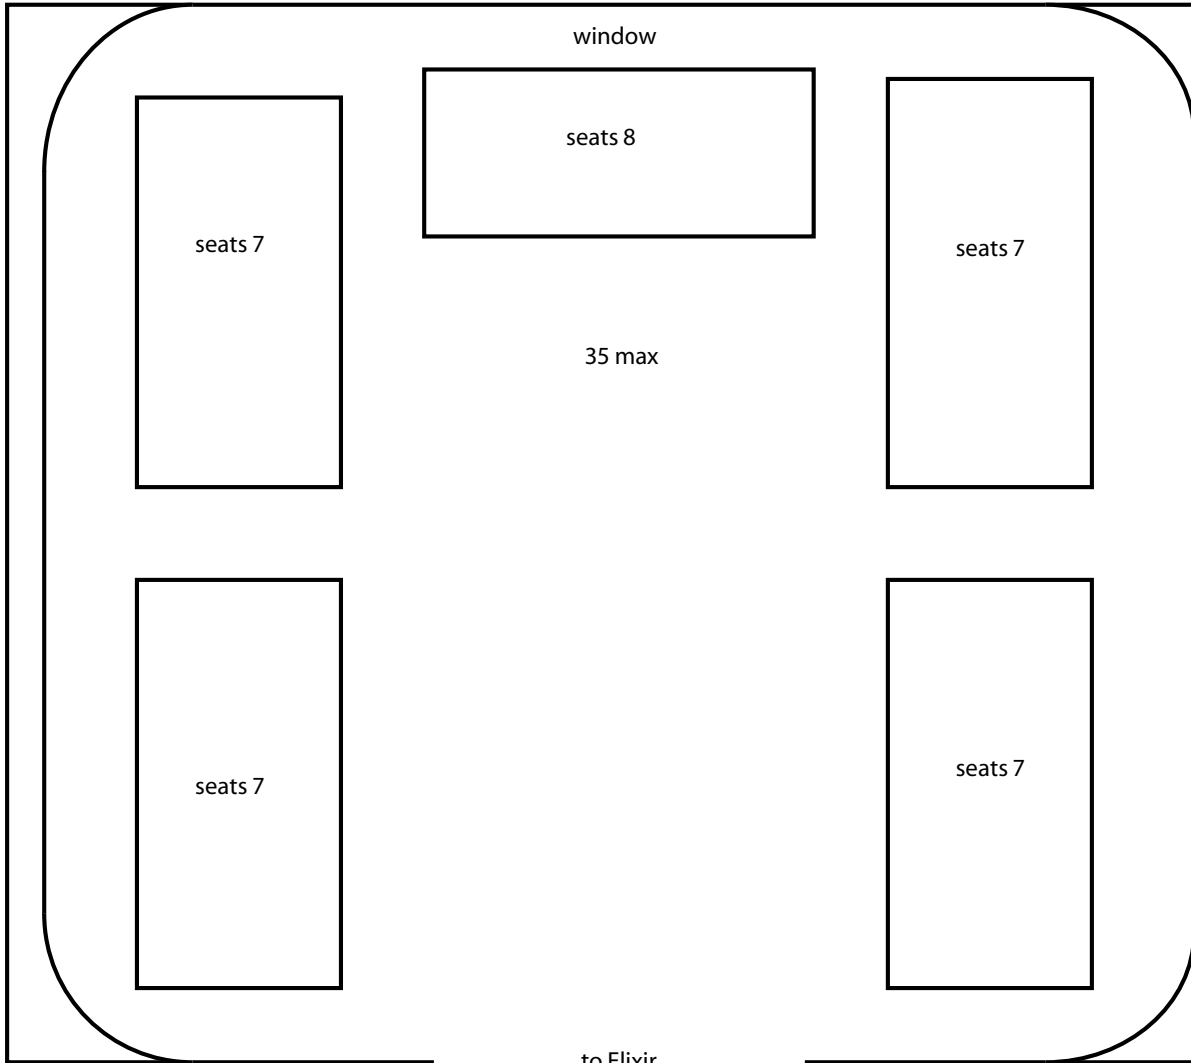

# VelvetRoom

power at all four corners

to Elixir  
doorway is 70" wide

Garden Room

# OPUS Bar